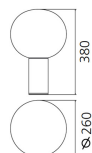

Laguna 26 Table - Satin Brass

Matteo Thun & Partners

IP20  

LUMINAIRE

- Watt: **18W**
- Voltage: **220-240V**
- Delivered lumens output: **1203lm**
- CCT: **2700K**
- Efficiency: **79%**
- Efficacy: **67lm/W**
- CRI: **80**
- Dimmer Typology: **Microswitch Dimmer**

DESCRIPTION

A wide collection of glass lighting appliances available in three sizes. Each size is available in the table, floor, ceiling and suspension version. Materials: lamp body in extruded aluminum; diffuser in blown glass. Specification: the milkywhite, blown glass with crystal nuances produces a soft spot light on the table top or wall, plus a highperforming light towards the surrounding environment.

PRODUCT CODE: 1805140A

FEATURES

- Article Code: **1805140A**
- Colour: **Satin brass**
- Installation: **Table**
- Material: **Blown glass, aluminium**
- Series: **Design Collection**
- design by: **Matteo Thun & Partners**

DIMENSIONS

- Height: **cm 38.3**
- Diameter: **cm 26**
- Base Diameter: **cm 9**
- Glow Wire Test: **750°C**

SOURCES NOT INCLUDED

- Category: **LED RETROFIT**
- Number: **1**
- Watt: **20W**
- Socket: **E27**